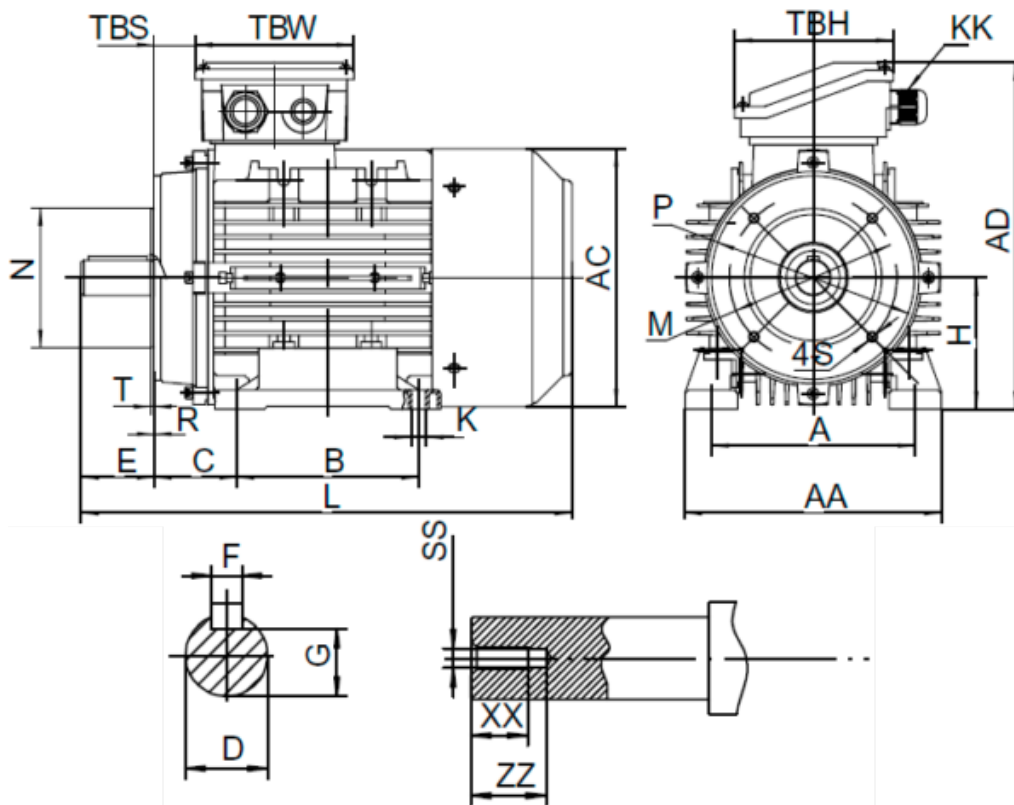

Data Sheet

Article number: 25180150042640

Description: Kleedrive T3A 160L-4 15.0kw 1400 rpm UL/CSA
3x400/690V 50 HZ IP55 B34 Eff=92,1%

Measures

A = 254	F = 12	R = 0	ZZ = 45
AA = 314	G = 37	S = M12	
AC = Ø314	H = 160	SS = M16	
AD = 391	HD = 231	T = 4	
B = 254	L = 660	TBH = 148	
C = 108	M = Ø215	TBS = 64	
D = Ø42	N = Ø180	TBW = 148	
E = 110	P = Ø250	XX = 36	